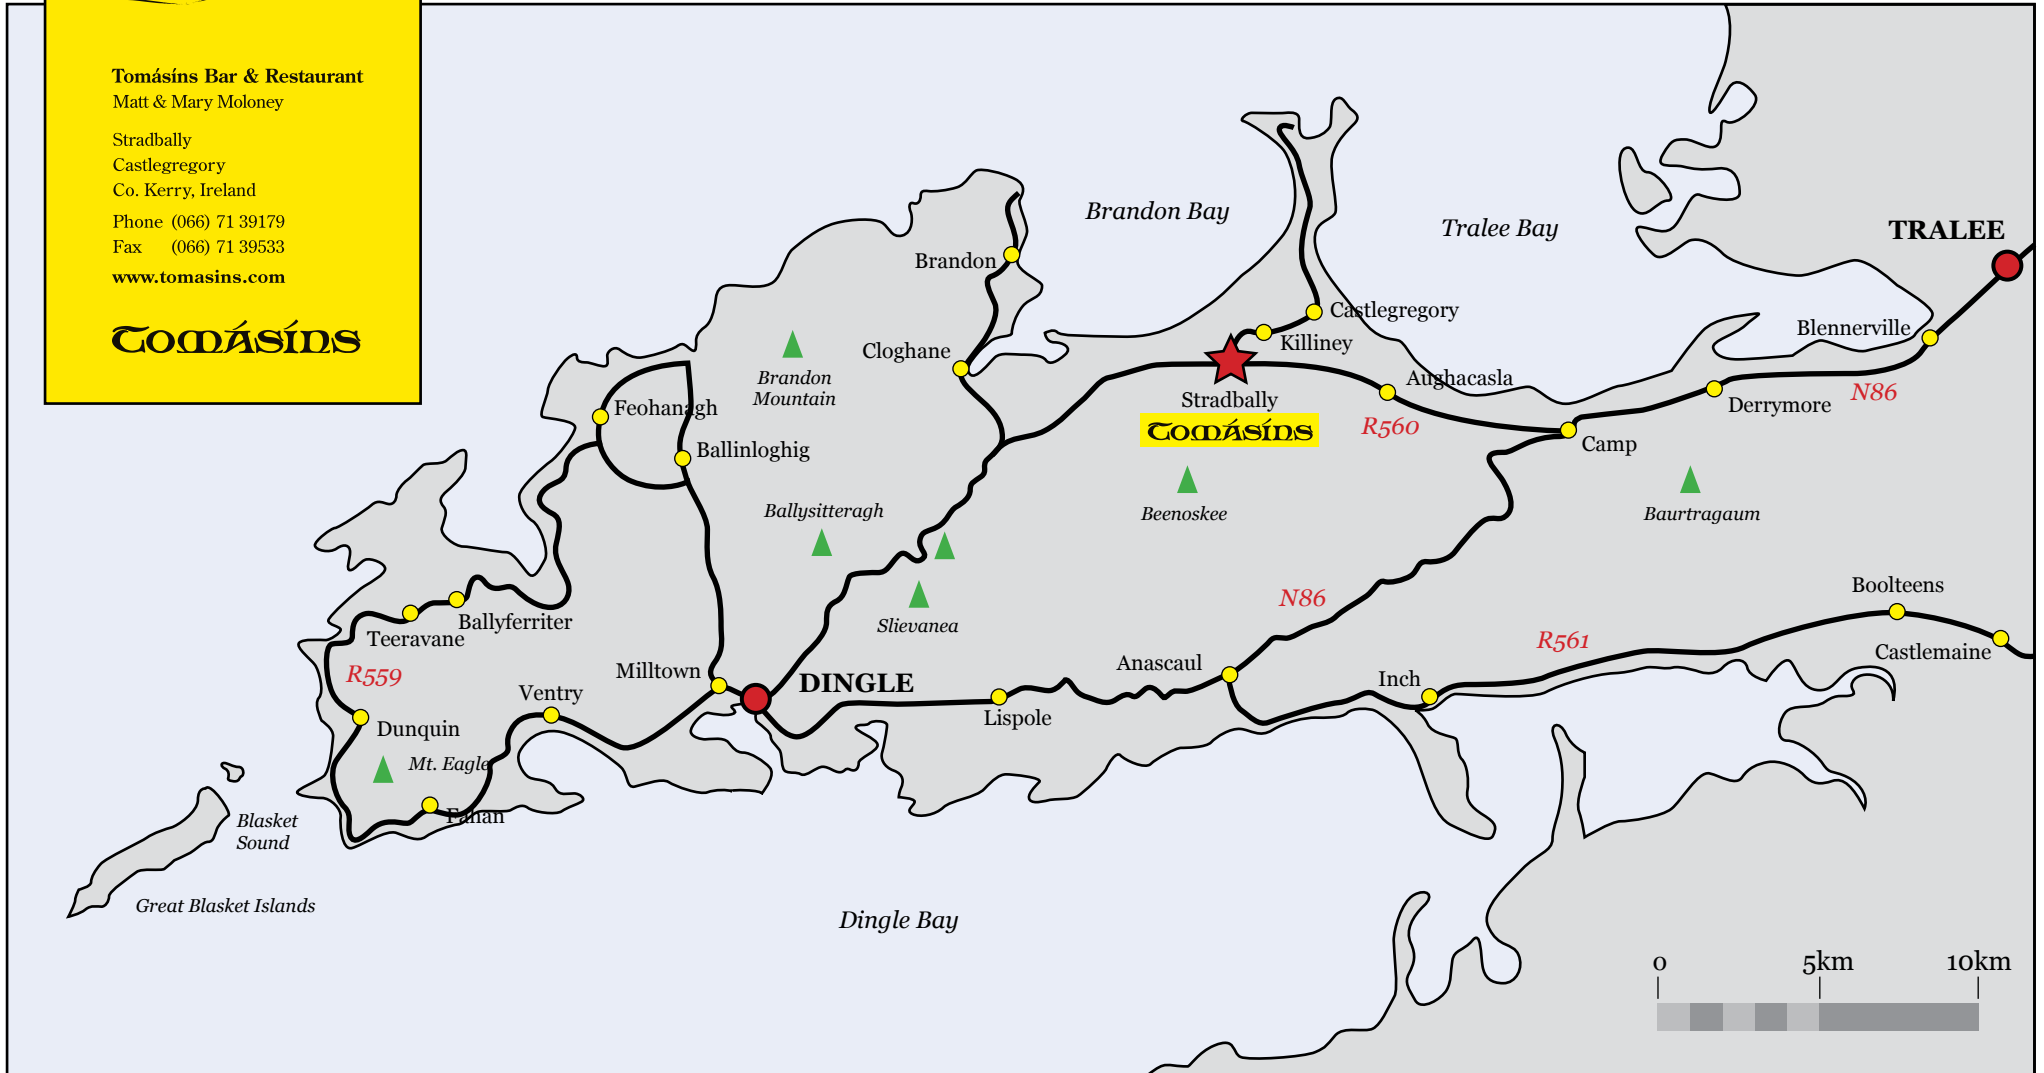

Tomásins Bar & Restaurant
Matt & Mary Moloney

Stradbally
Castlegregory
Co. Kerry, Ireland
Phone (066) 71 39179
Fax (066) 71 39533
www.tomasins.com

TOMÁSINS

* Please note this map is for illustration purposes and is only intended to show a broad overview of the Dingle Peninsula. Not all roads, geographical features and towns are shown and it may not be to exact scale.